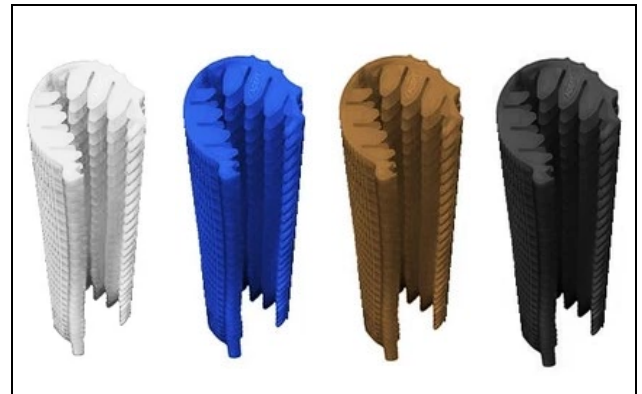

Ovine / Lamb Weasand Clips

Lamb Clip

Lamb Clip Cartridge

Loose Clips

The Adept Lamb Clip is the most reliable and cost-effective solution to control ingesta during cattle processing. Adept Weasand Clips are recognised as the international industry standard for ingesta control.

Product Code	0285-001B - Lamb Clip (White) 0285-002B - Lamb Clip (Blue)
Supplied	5,000 clips per carton
Colour	White, Blue
Material	Food contact safe plastic
Dimensions	Length: 410mm Width: 285mm Height: 390mm Weight: 9.8KG
Dispensers	0739-820 - Manual Dispenser Base 0739-810 - Dispenser Carousel (1000 Clip) 1020-850 - Touchless Dispenser Base (TLD) 0739-870 - TLD Carousel (1000 Clip)
Applicator	0142-050 - Lamb Clip Rodder 0142-090 - Bladed Rodder

Cartridge Clips

The Adept Lamb Clip is packaged in a 25-clip cartridge. The cartridge allows for quick and easy loading of the Adept Touchless or Manual clip dispensers. When combined with Adept Clip Dispenser Systems, the Adept Cartridge Clip is the ultimate in hygienic ingesta contamination control

Product Code	0664-001 - Lamb Cartridge Clip (White) 0664-002 - Lamb Cartridge Clip (Blue) 0664-003 - Lamb Cartridge Clip (Brown) 0664-004 - Lamb Cartridge Clip (Black)
Supplied	25 Clips per cartridge - 4,000 clips per carton
Colour	White, Blue, Brown, Black
Material	Food contact safe plastic
Dimensions	Length: 310mm Width: 260mm Height: 395mm Weight: 7.6KG
Dispensers	0739-820 - Manual Dispenser Base 0739-810 - Dispenser Carousel (1000 Clip) 1020-850 - Touchless Dispenser Base (TLD) 0739-870 - TLD Carousel (1000 Clip)
Applicator	0142-050 - Lamb Clip Rodder 0142-090 - Bladed Rodder